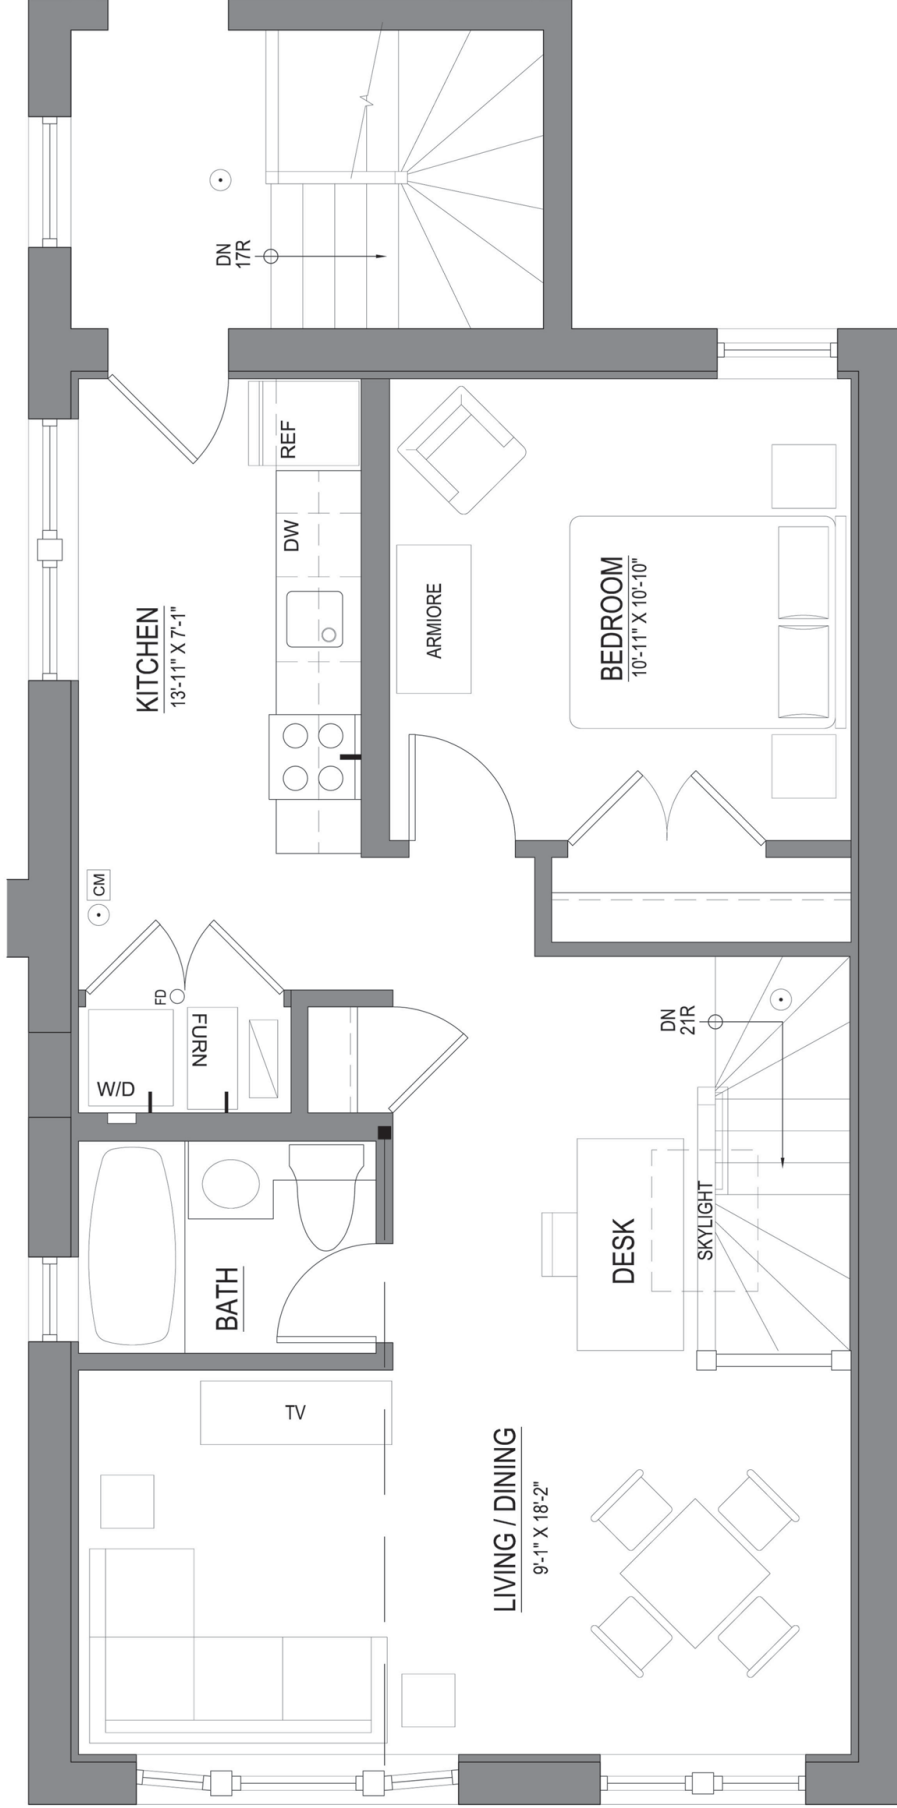

2143 N. WESTERN
UNIT 3W

NOTE:
ALL DIMENSIONS ARE APPROXIMATE.
PLANS ARE NOT TO SCALE.

ROOM DIMENSIONS ARE INTERIOR
MEASUREMENTS. FURNITURE
INDICATED IS FOR SCALE ONLY.

The Developer's policy of continued improvements in construction and design require that all equipment, specifications, dimensions, floor plans and prices are subject to change without notice.