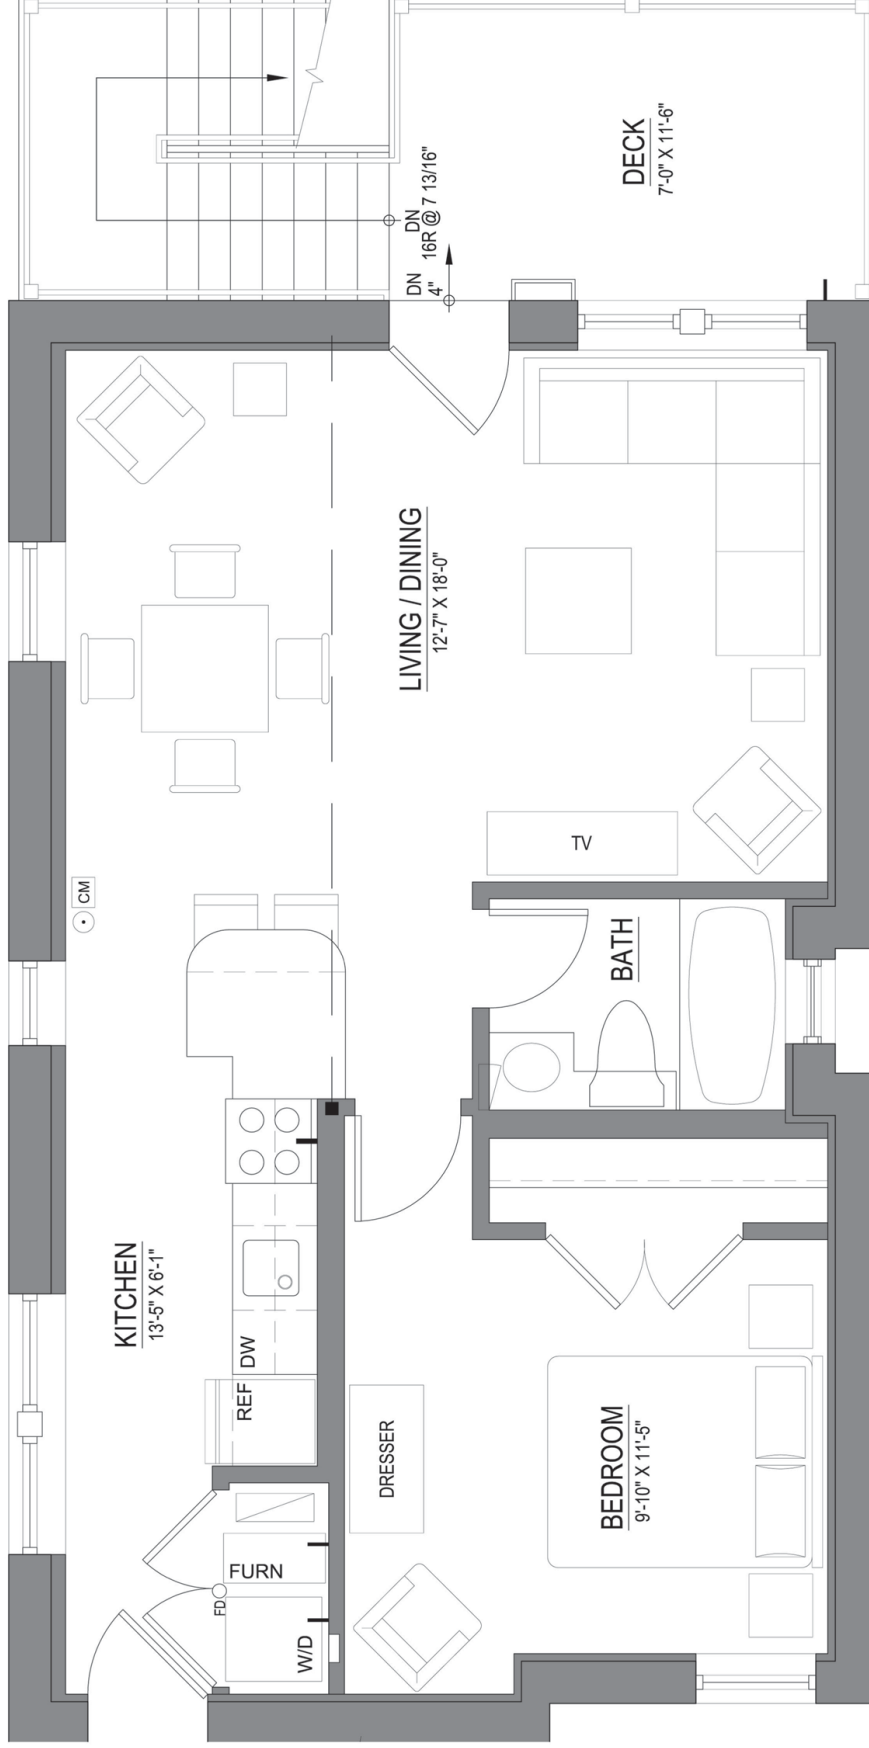

2143 N. WESTERN
UNIT 3E

NOTE:
ALL DIMENSIONS ARE APPROXIMATE.
PLANS ARE NOT TO SCALE.

ROOM DIMENSIONS ARE INTERIOR
MEASUREMENTS. FURNITURE
INDICATED IS FOR SCALE ONLY.

The Developer's policy of continued improvements in construction and design require that all equipment, specifications, dimensions, floor plans and prices are subject to change without notice.