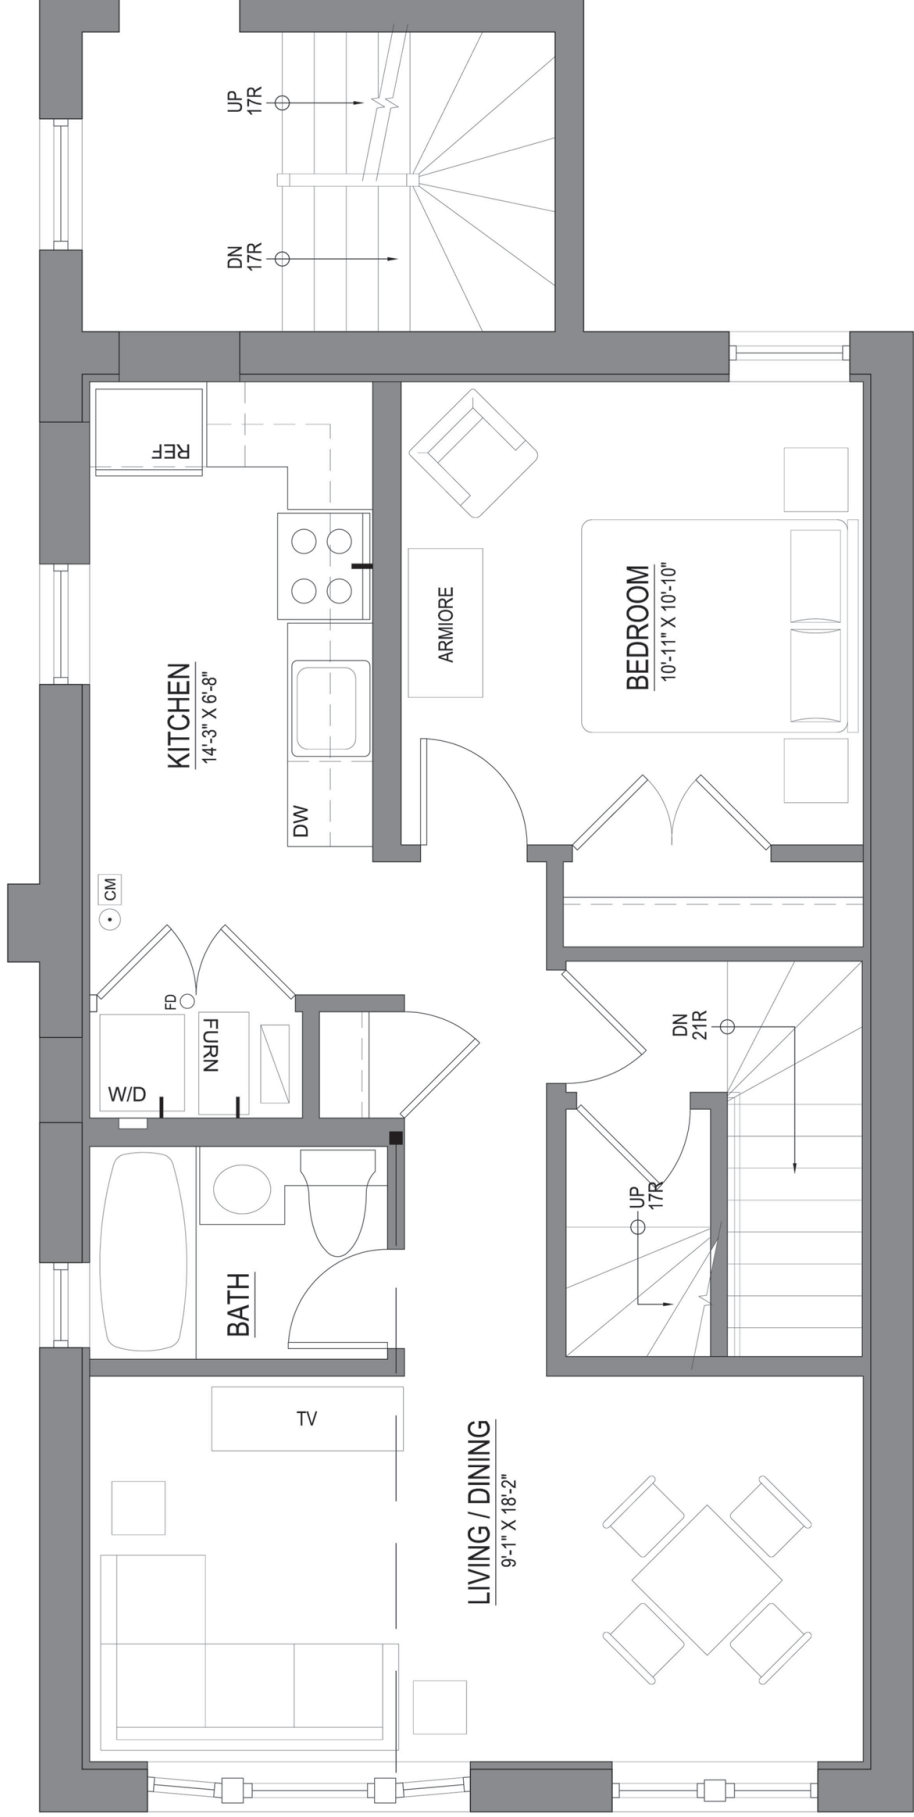

2143 N. WESTERN
UNIT 2W

NOTE:
ALL DIMENSIONS ARE APPROXIMATE.
PLANS ARE NOT TO SCALE.

ROOM DIMENSIONS ARE INTERIOR
MEASUREMENTS. FURNITURE
INDICATED IS FOR SCALE ONLY.

The Developer's policy of continued improvements in construction and design require that all equipment, specifications, dimensions, floor plans and prices are subject to change without notice.