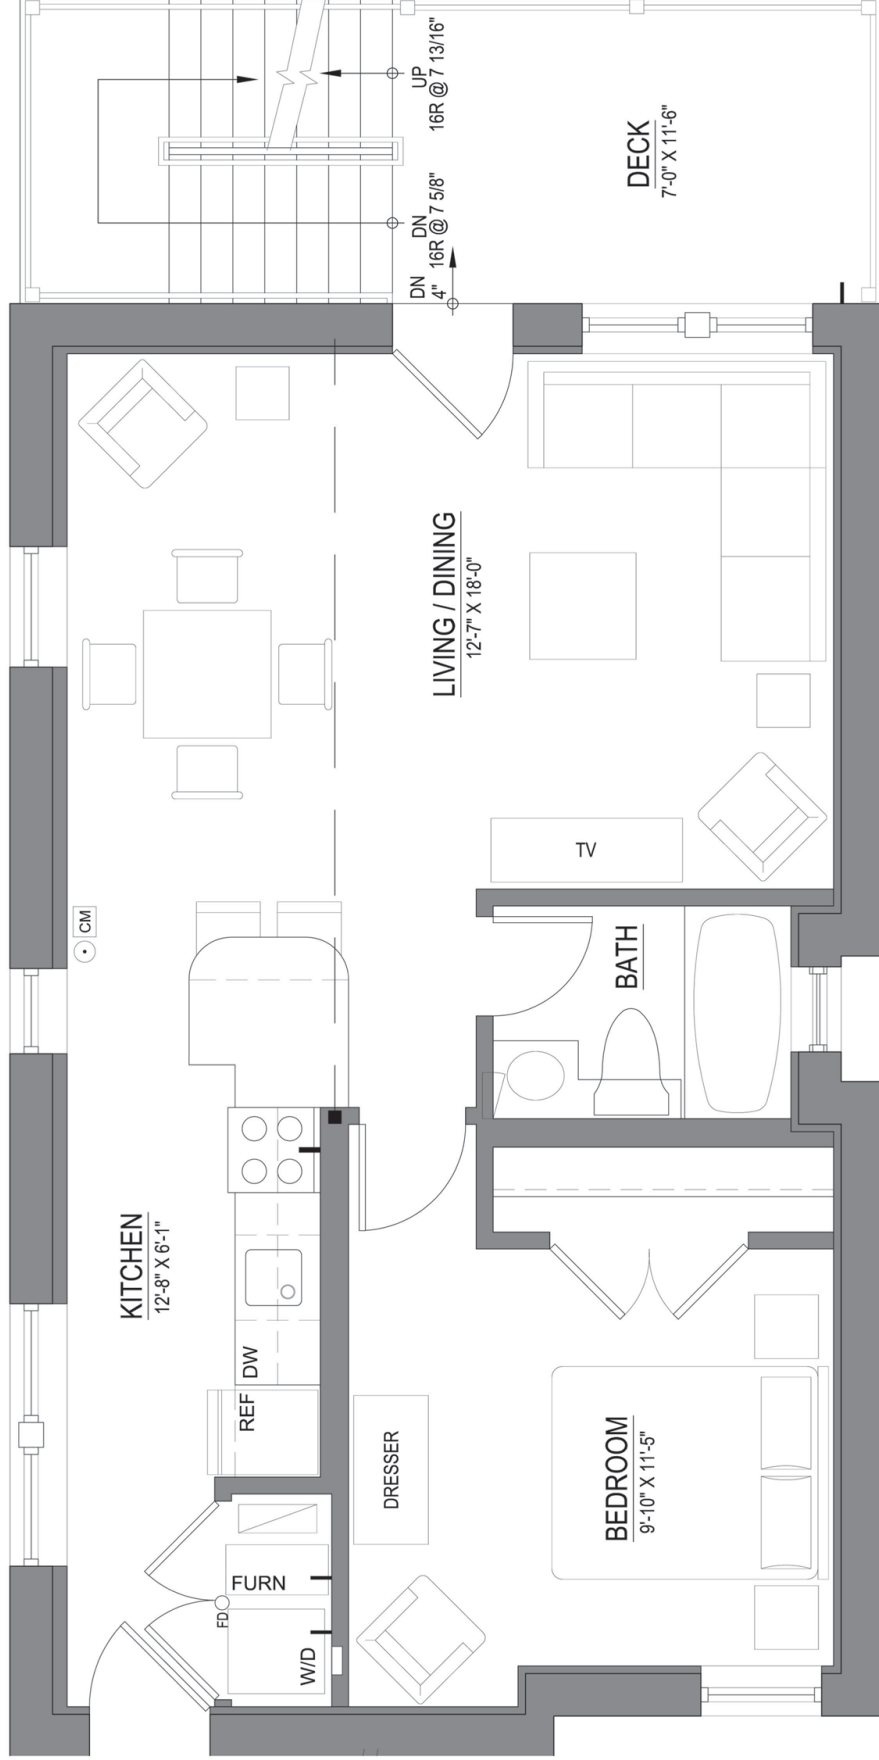

2143 N. WESTERN
UNIT 2E

NOTE:
ALL DIMENSIONS ARE APPROXIMATE.
PLANS ARE NOT TO SCALE.

ROOM DIMENSIONS ARE INTERIOR
MEASUREMENTS. FURNITURE
INDICATED IS FOR SCALE ONLY.

The Developer's policy of continued improvements in construction and design require that all equipment, specifications, dimensions, floor plans and prices are subject to change without notice.