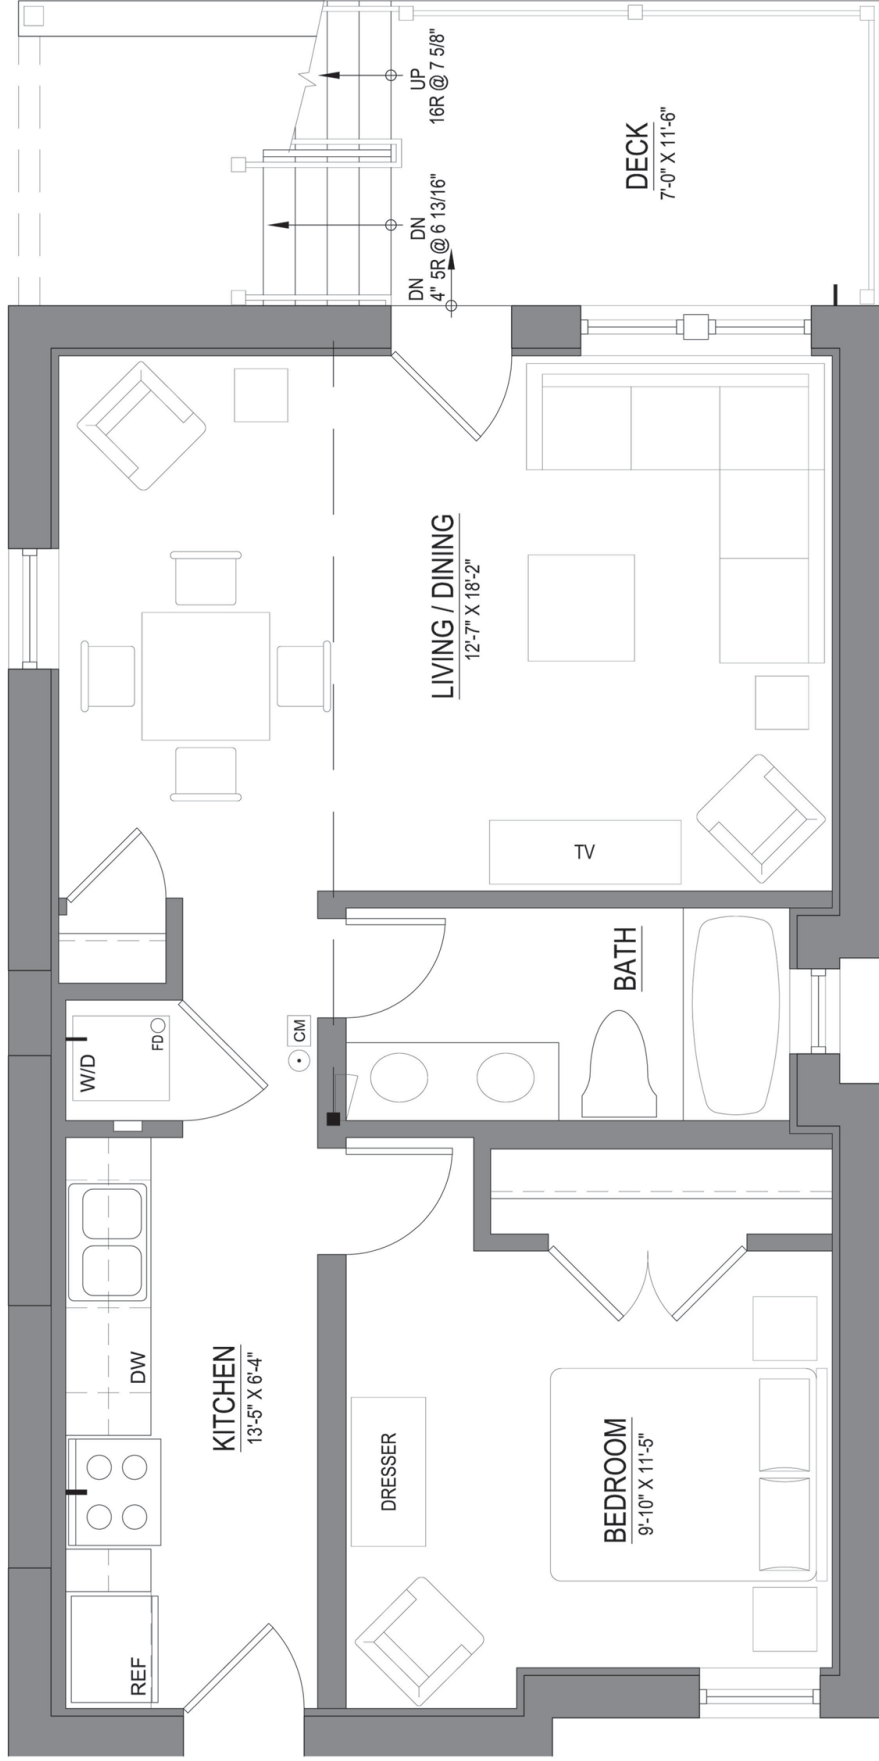

2143 N. WESTERN
UNIT 1E

NOTE:
ALL DIMENSIONS ARE APPROXIMATE.
PLANS ARE NOT TO SCALE.

ROOM DIMENSIONS ARE INTERIOR
MEASUREMENTS. FURNITURE
INDICATED IS FOR SCALE ONLY.

The Developer's policy of continued improvements in construction and design require that all equipment, specifications, dimensions, floor plans and prices are subject to change without notice.